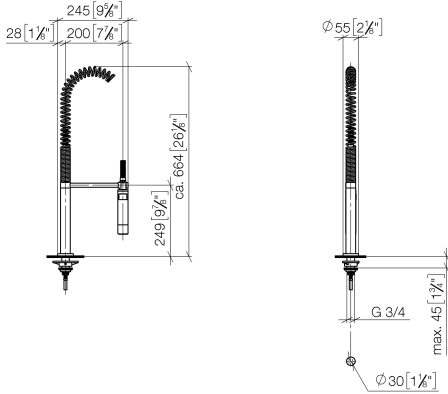

27 789 970

Fits: ELIO, TARA, TARA ULTRA

- spray flow
- automatic diverter for spout/Profi spray set
- height of mixer 665 mm
- individual rosette diameter 55mm
- profi spray hole diameter 30mm
- sprayface with anti-scaling system
- lead-free

Can only be combined with 33826790, 32800790, 33826888, 32815888, 20815892, 33826875.

Intrinsic protection against back flow.

	Chrome	27 789 970-00
	Brushed Platinum	27 789 970-06
	Platinum	27 789 970-08
	Dark Chrome	27 789 970-19
	Brushed Chrome	27 789 970-93
	Brushed Dark Platinum	27 789 970-99

27 789 970

mm [inches]
M 1:10

Flow rate chart

Certificates

LGA_18901.

LGA_28304.

Belgaqua_22_277_2
7_3.

27 789 970

27 789 970

Spare parts list

No.	Item Number	Name	Quantity used	Delivery time
1	04 24 02 046 01-07	pipe	1	10
2	90 23 30 040 00-00	threaded connector	2	10
3	90 24 03 168 00 90	nipple	1	2
4	90 14 20 002 00 90	seal	2	2
5	90 17 09 046 10 90	diverter	1	2
6	09 24 04 112 10 90	nipple	1	2
7	90 14 10 033 00 90	seal	1	2
8	90 21 10 031 10 90	diverter	1	2
9	09 23 01 039 90	sieve	2	2
10	04 21 02 006 00 92	cap	1	2
11	04 23 10 004 03 90	fixing set	1	2
12	12 780 970 90	Extension set -	1	60
13	09 30 04 067 90	hose	1	2
14	09 28 10 064-00	rosette	1	10
15	09 14 10 120 90	seal	1	2
16	09 11 10 066 10-00	connection	1	60
17	09 14 10 031 90	seal	1	2
18	04 17 20 014 00-00	holder	1	10
19	09 31 11 049 90	pin	1	2
20	09 14 15 012 90	ring	1	2
21	09 14 10 003 90	seal	1	2
22	09 30 01 067 10-00	adaptor	1	10
23	90 23 01 141 00 90	back-flow preventer	1	2
24	09 23 01 046 90	back-flow preventer	1	2
25	90 30 02 065 00-00	hose	1	10
26	09 16 02 034 90	spring	1	2
27	90 18 40 035 00 90	sleeve	1	2
28	04 12 11 094 10-00	shower	1	10